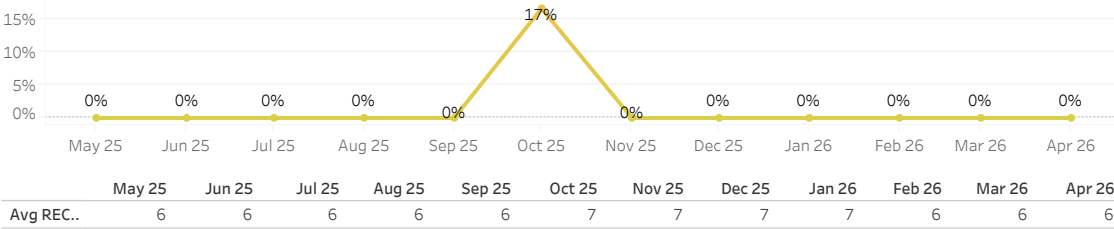

Powersports Repair Event Cycle Time (RECT)

Average number of days between when the repair order is opened until it is cashiered.

Total RECT

Customer Pay

Warranty