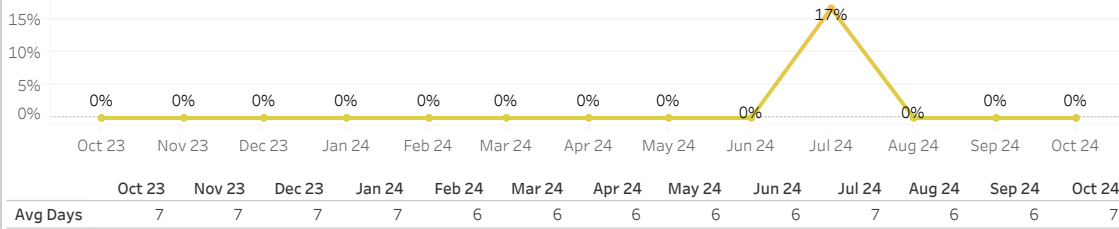

Powersports Repair Event Cycle Time (RECT)

Average number of days between when the repair order is opened until it is cashiered.

October 2024 percentage change compared to October 2023

Total RECT

↓ -13%

Customer Pay