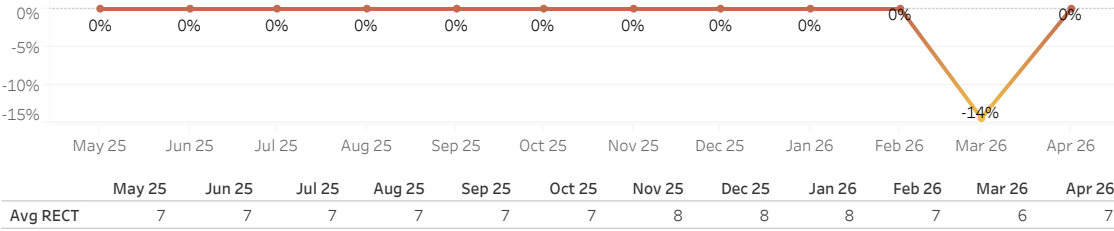

Powersports Repair Event Cycle Time (RECT)

Average number of days between when the repair order is opened until it is cashiered.

Total RECT

Customer Pay

Warranty