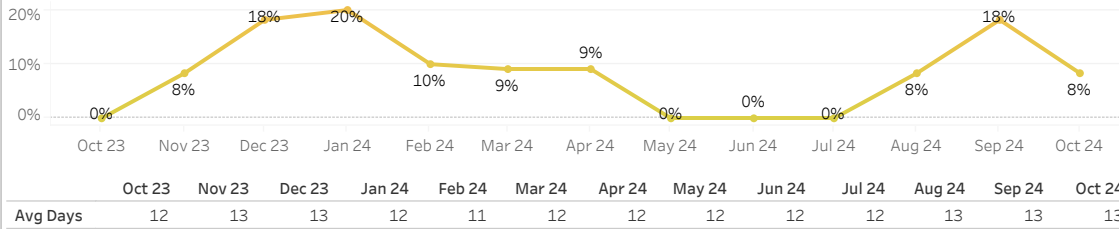

Powersports Repair Event Cycle Time (RECT)

Average number of days between when the repair order is opened until it is cashiered.

October 2024 percentage change compared to October 2023

Total RECT

↓ -13%

Customer Pay

→ 0%

Warranty

↑ 8%