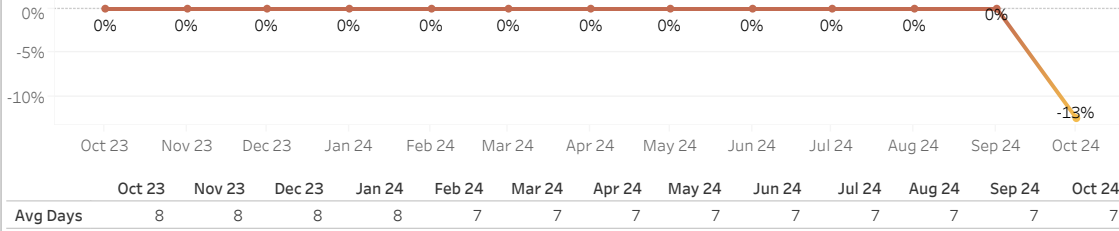

Powersports Repair Event Cycle Time (RECT)

Average number of days between when the repair order is opened until it is cashiered.

October 2024 percentage change compared to October 2023

Total RECT

↓ -13%

Customer Pay